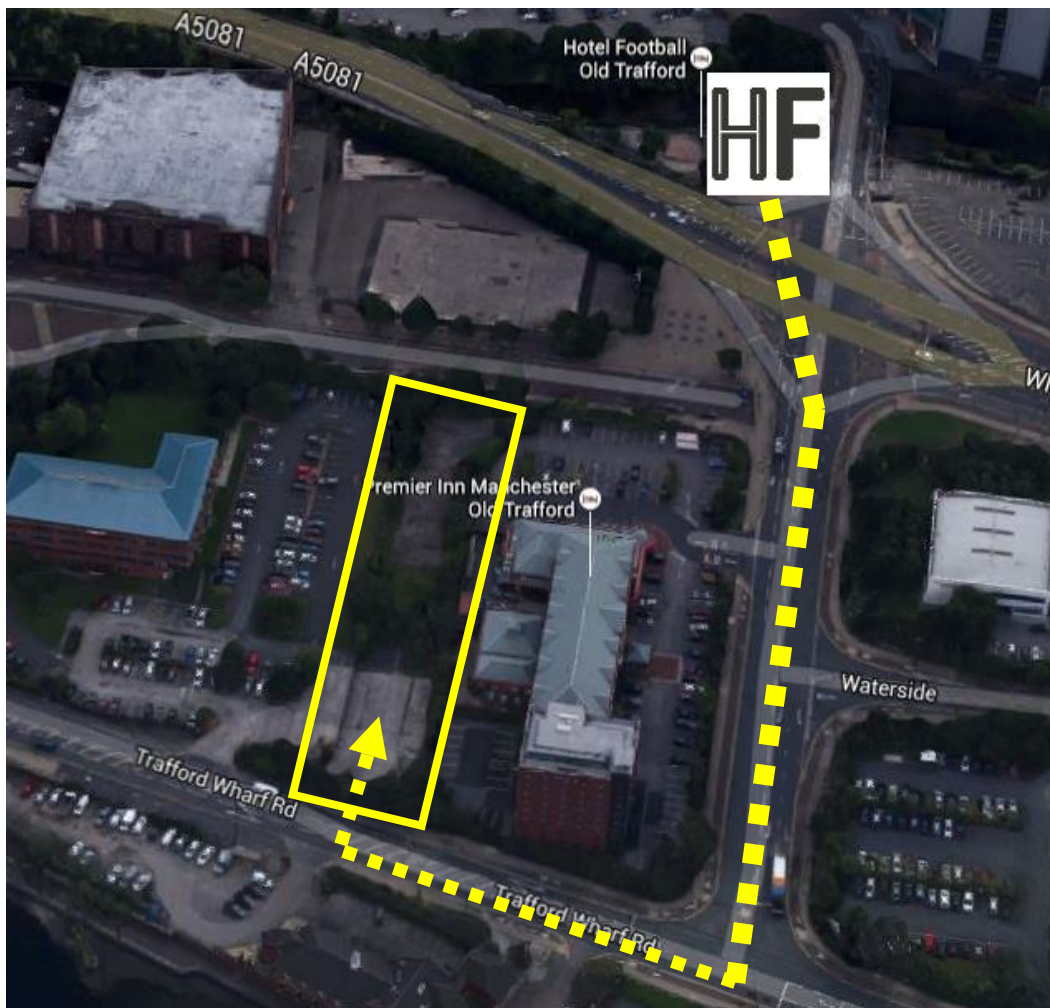

HOTEL FOOTBALL

Getting to the car park

From the hotel, turn right at the traffic lights onto Sir Alex Ferguson Way (The Premier Inn will be on your right-hand side) and follow the road until you reach the T-Junction.

Turn right onto Trafford Wharf Road and you will see the car park on your right, opposite Sam Platt's Pub.

HF

CF

www.hotelfootball.com | www.gghospitality.com | www.cafe-football.com

OLD TRAFFORD SUPPORTERS CLUB